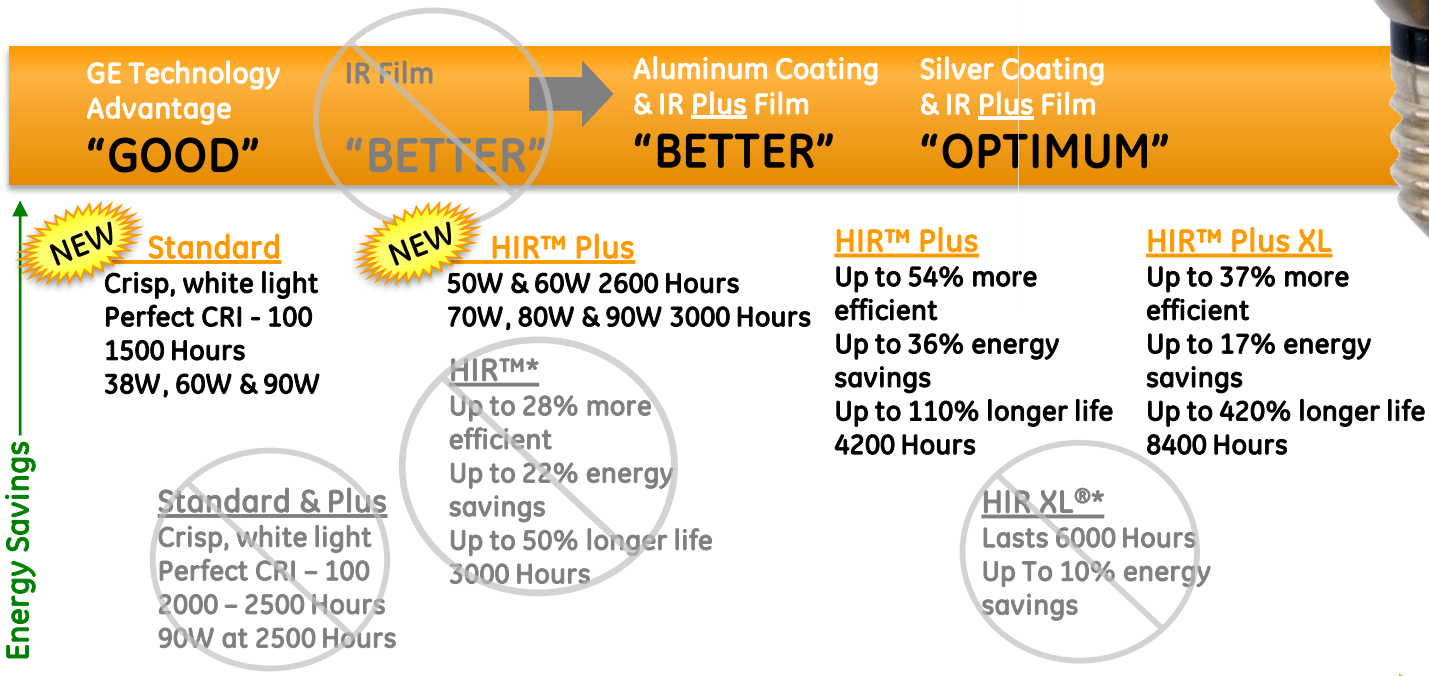

Long Life

* All comparison are made against Standard & Halogen Plus at same/similar lumen output

imagination at work

GE Halogen Product Offering

Standard	GE Product Code	Description	Life	Lumens	CBCP
	69135	38PARH1500SP10	1500	520	6600
	69136	38PARH1500FL10	1500	520	2000
	62703	60PARH1500SP10TP	1500	1070	17400
	62704	60PARH1500FL25TP	1500	1070	4050
	62705	90PARH1500SP10TP	1500	1790	26450
	62706	90PARH1500FL25TP	1500	1790	6850